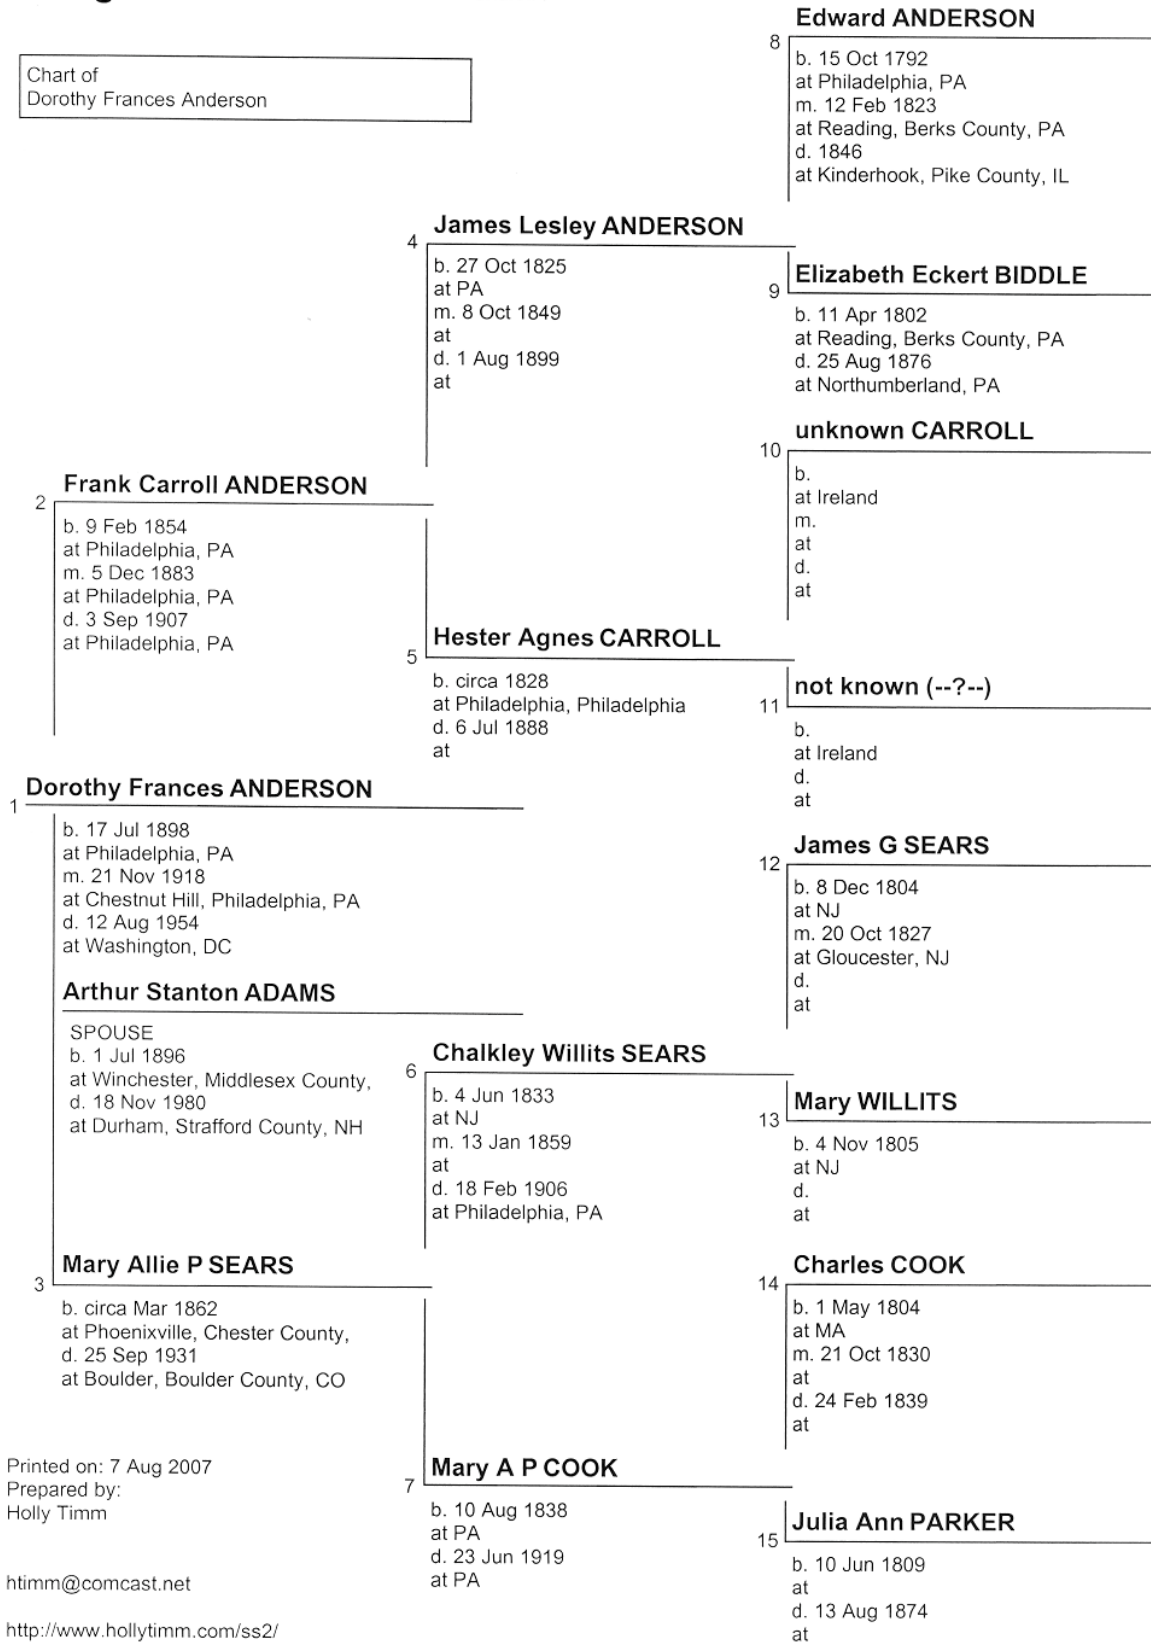

Pedigree

Chart #1

Chart of
Arthur Stanton Adams

Printed on: 7 Aug 2007
Prepared by:
Holly Timm

htimm@comcast.net

<http://www.hollytimm.com/ss2/>

Pedigree

Chart #1

Chart of
Dorothy Frances Anderson

Printed on: 7 Aug 2007
Prepared by:
Holly Timm

htimm@comcast.net

<http://www.hollytimm.com/ss2/>

Pedigree

Chart #1

Chart of
Edward Howard Hutchison Roth

(--?--) ROTH

8

b.
at
m.
at
d.
at

John U ROTH

4

b. circa 1833
at Switzerland
m. circa 1858
at
d. before 1900
at

Rosina (--?--)

9

b. circa 1808
at Switzerland
d. 31 Dec 1886
at Chicago, Cook County, IL