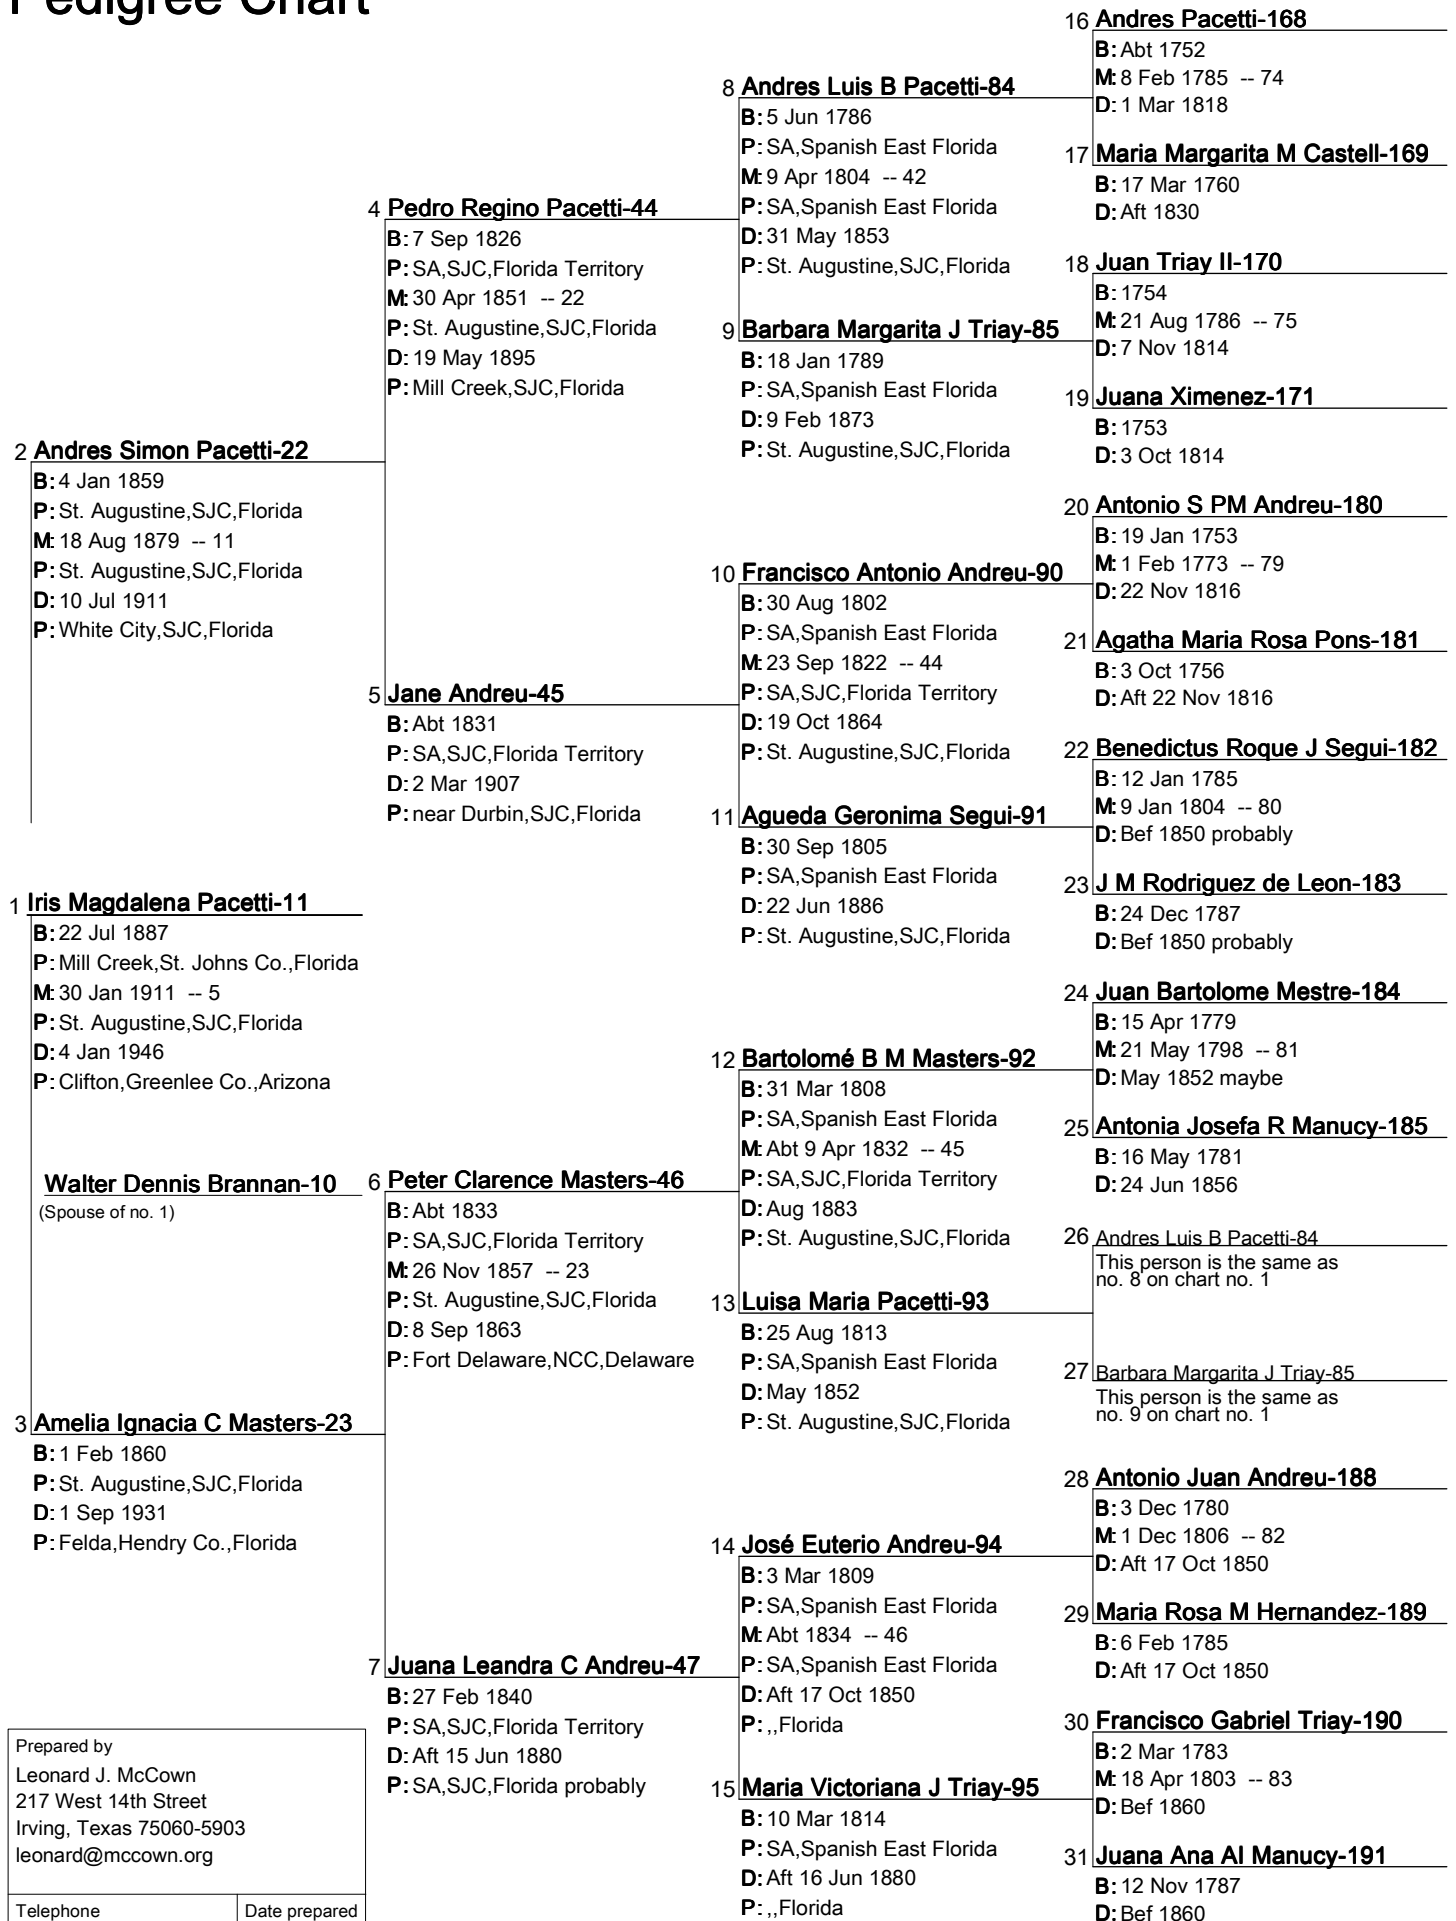

Pedigree Chart

Chart no. 1

Prepared by
 Leonard J. McCown
 217 West 14th Street
 Irving, Texas 75060-5903
 leonard@mccown.org

Telephone 972-254-7952	Date prepared 3 May 2007
---------------------------	-----------------------------