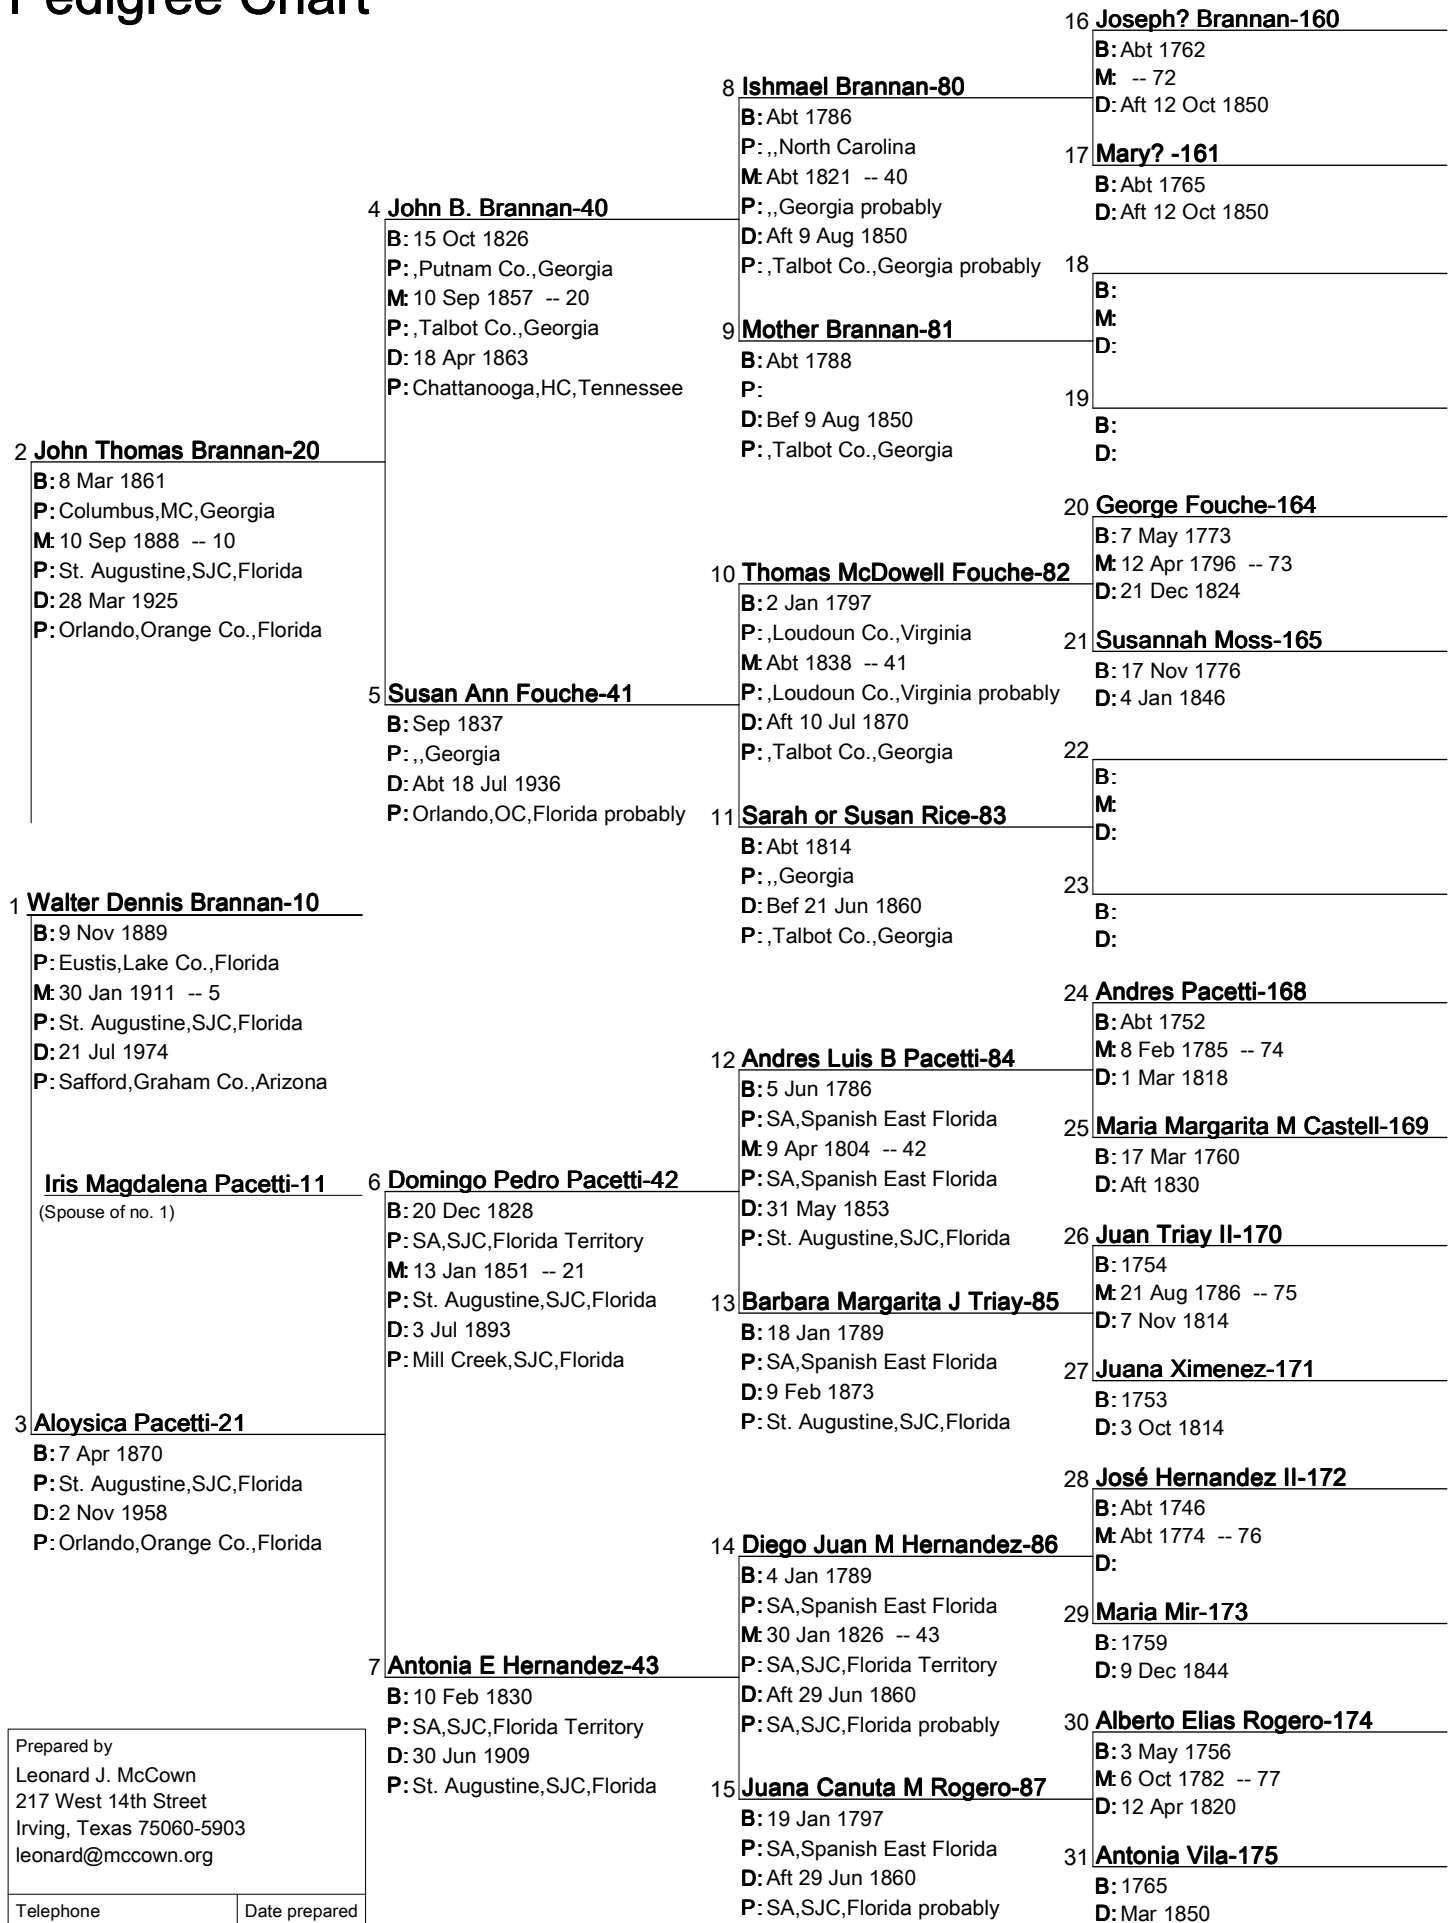

Pedigree Chart

Chart no. 1

Prepared by
 Leonard J. McCown
 217 West 14th Street
 Irving, Texas 75060-5903
 leonard@mccown.org

Telephone 972-254-7952	Date prepared 3 May 2007
---------------------------	-----------------------------