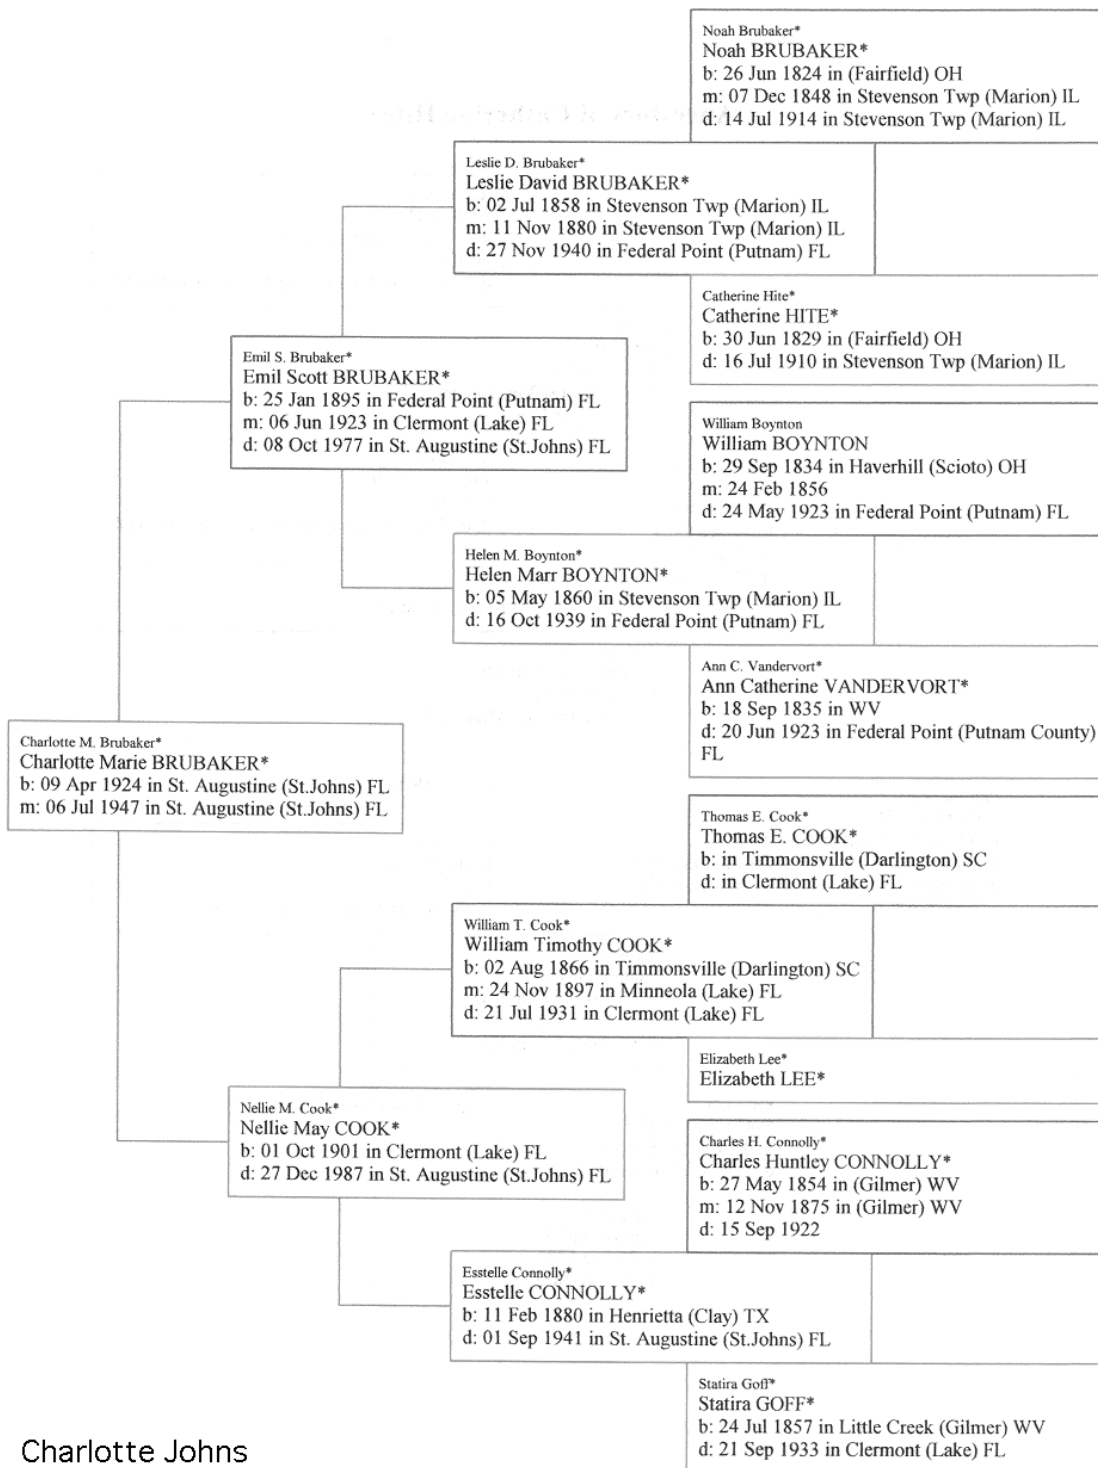

Ancestors of Charlotte Marie Brubaker*

Charlotte Johns
charlottejohns@bellsouth.net

Ancestors of Catherine Hite*