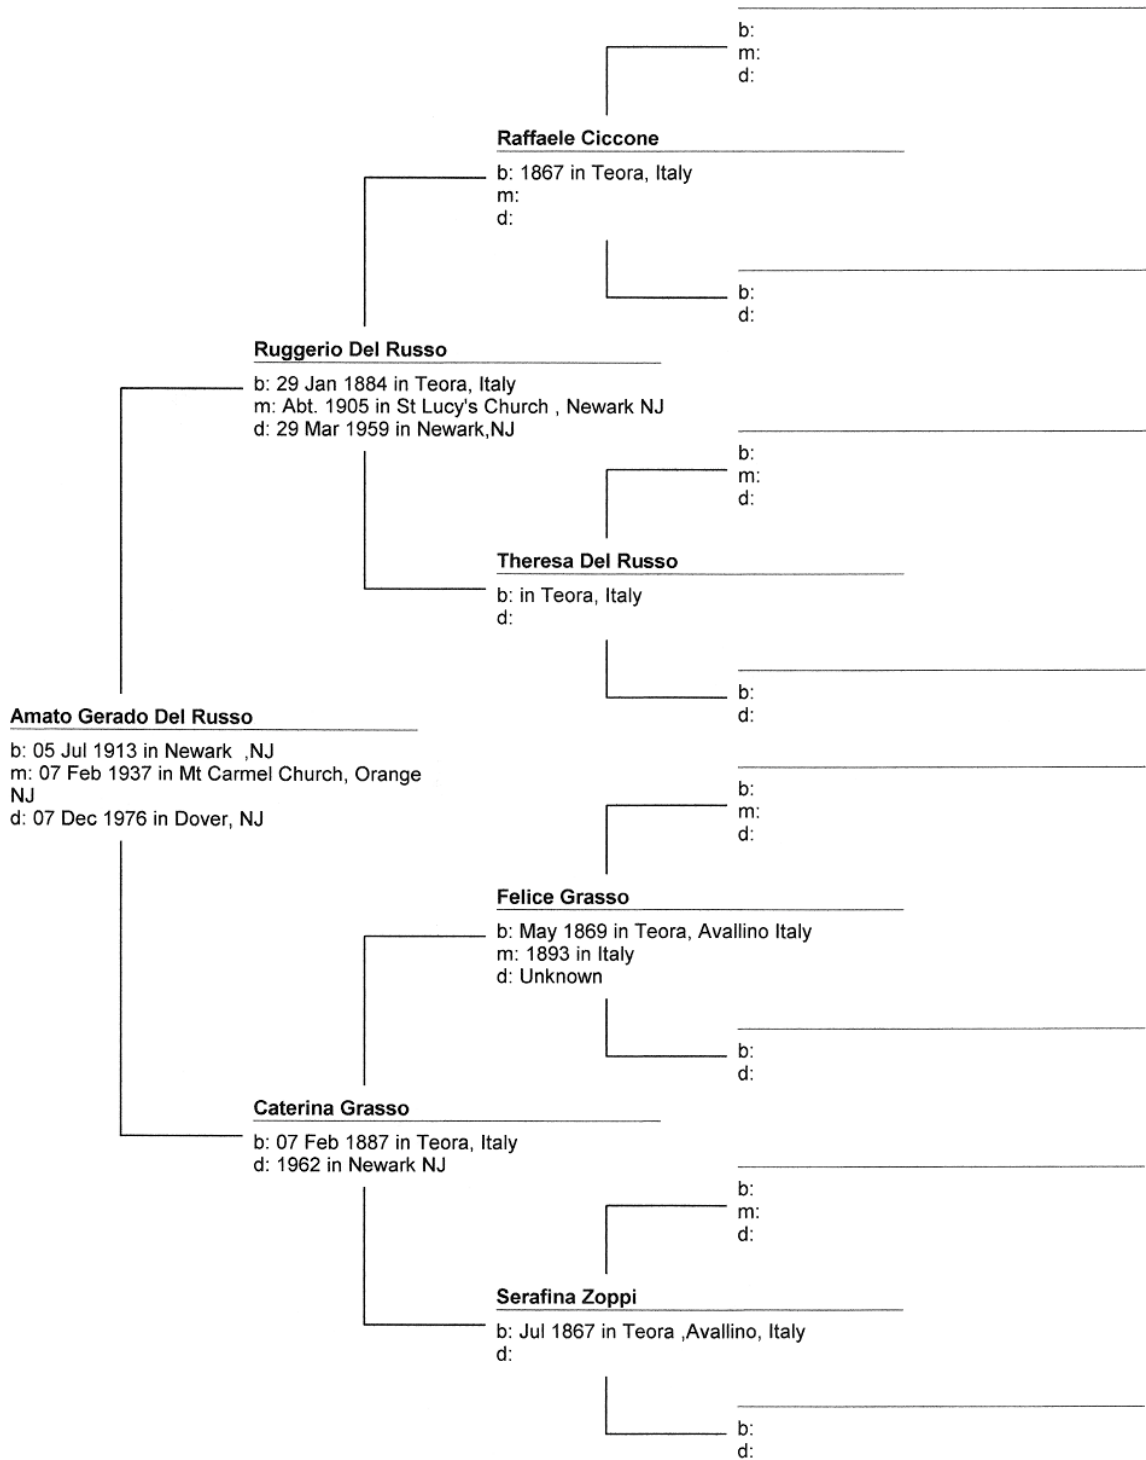

Standard Pedigree Tree

Notes:

Katherine Del Russo Dvornick

Standard Pedigree Tree

Notes:

Katherine Del Russo Duvinich