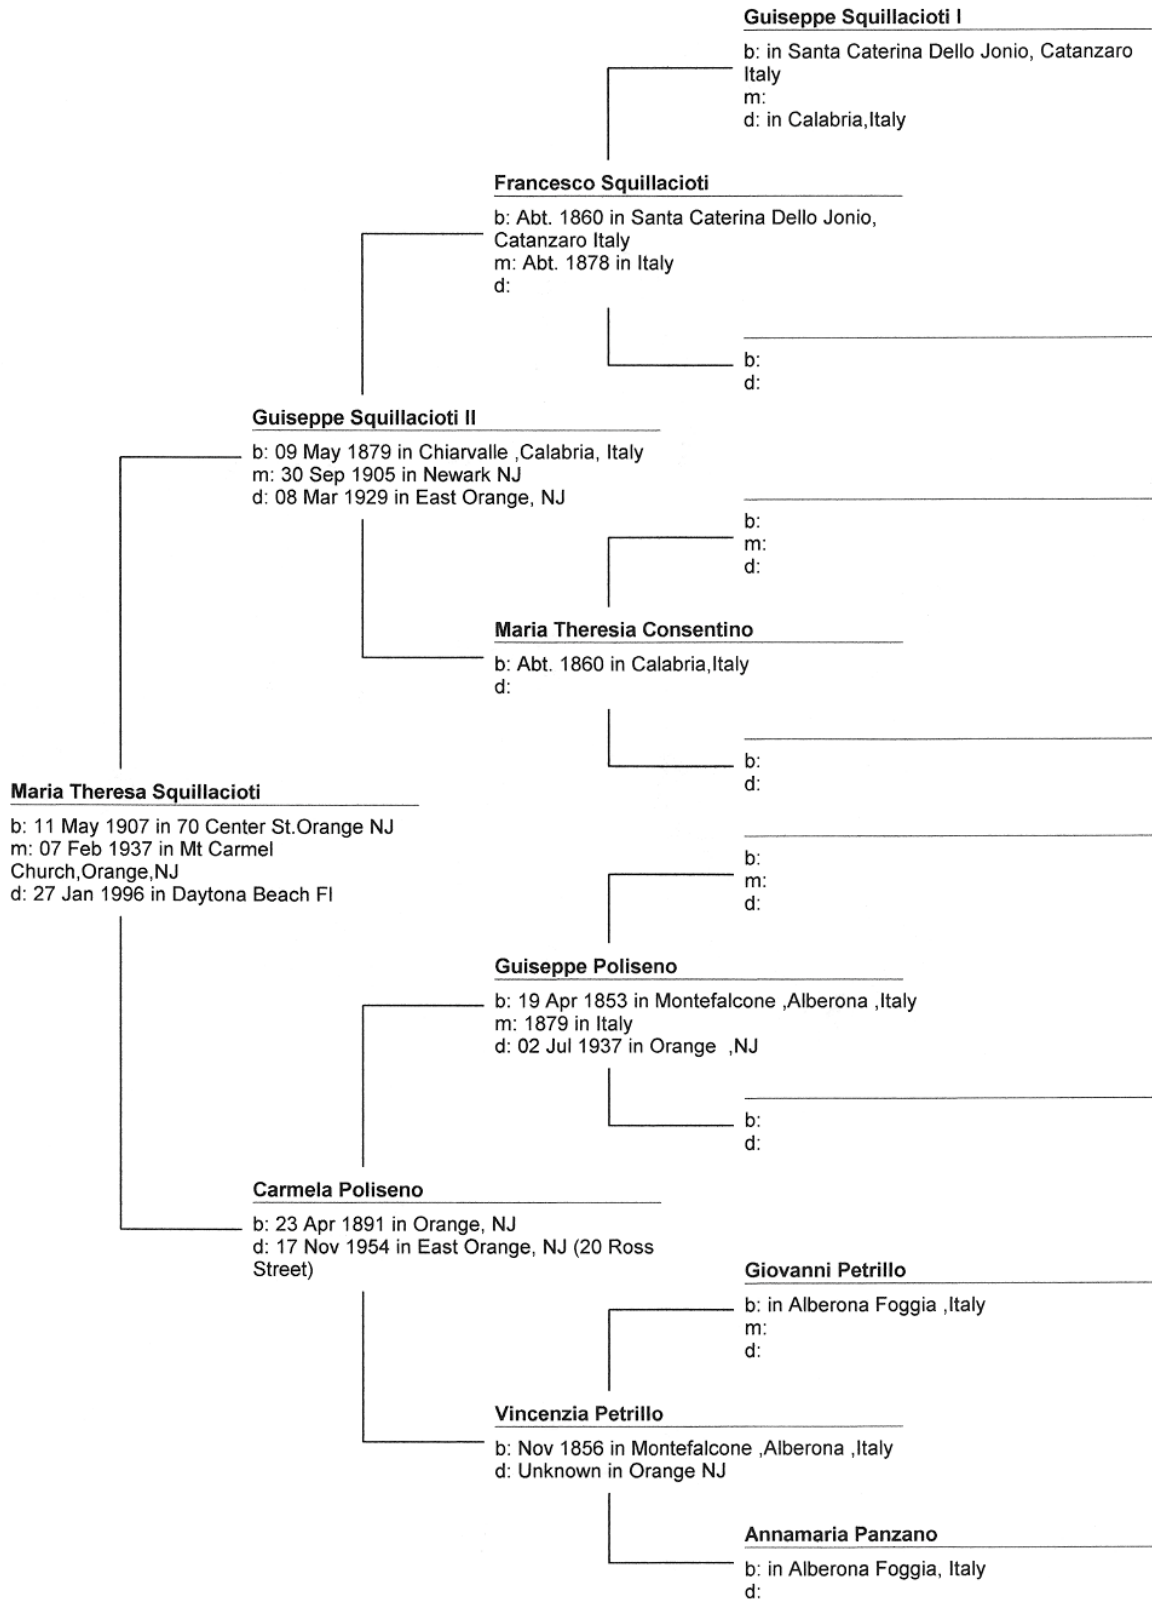

Standard Pedigree Tree

Notes:

Katherine Del Russo Dvornick

Standard Pedigree Tree

Notes:

Katherine Del Russo Duvinich