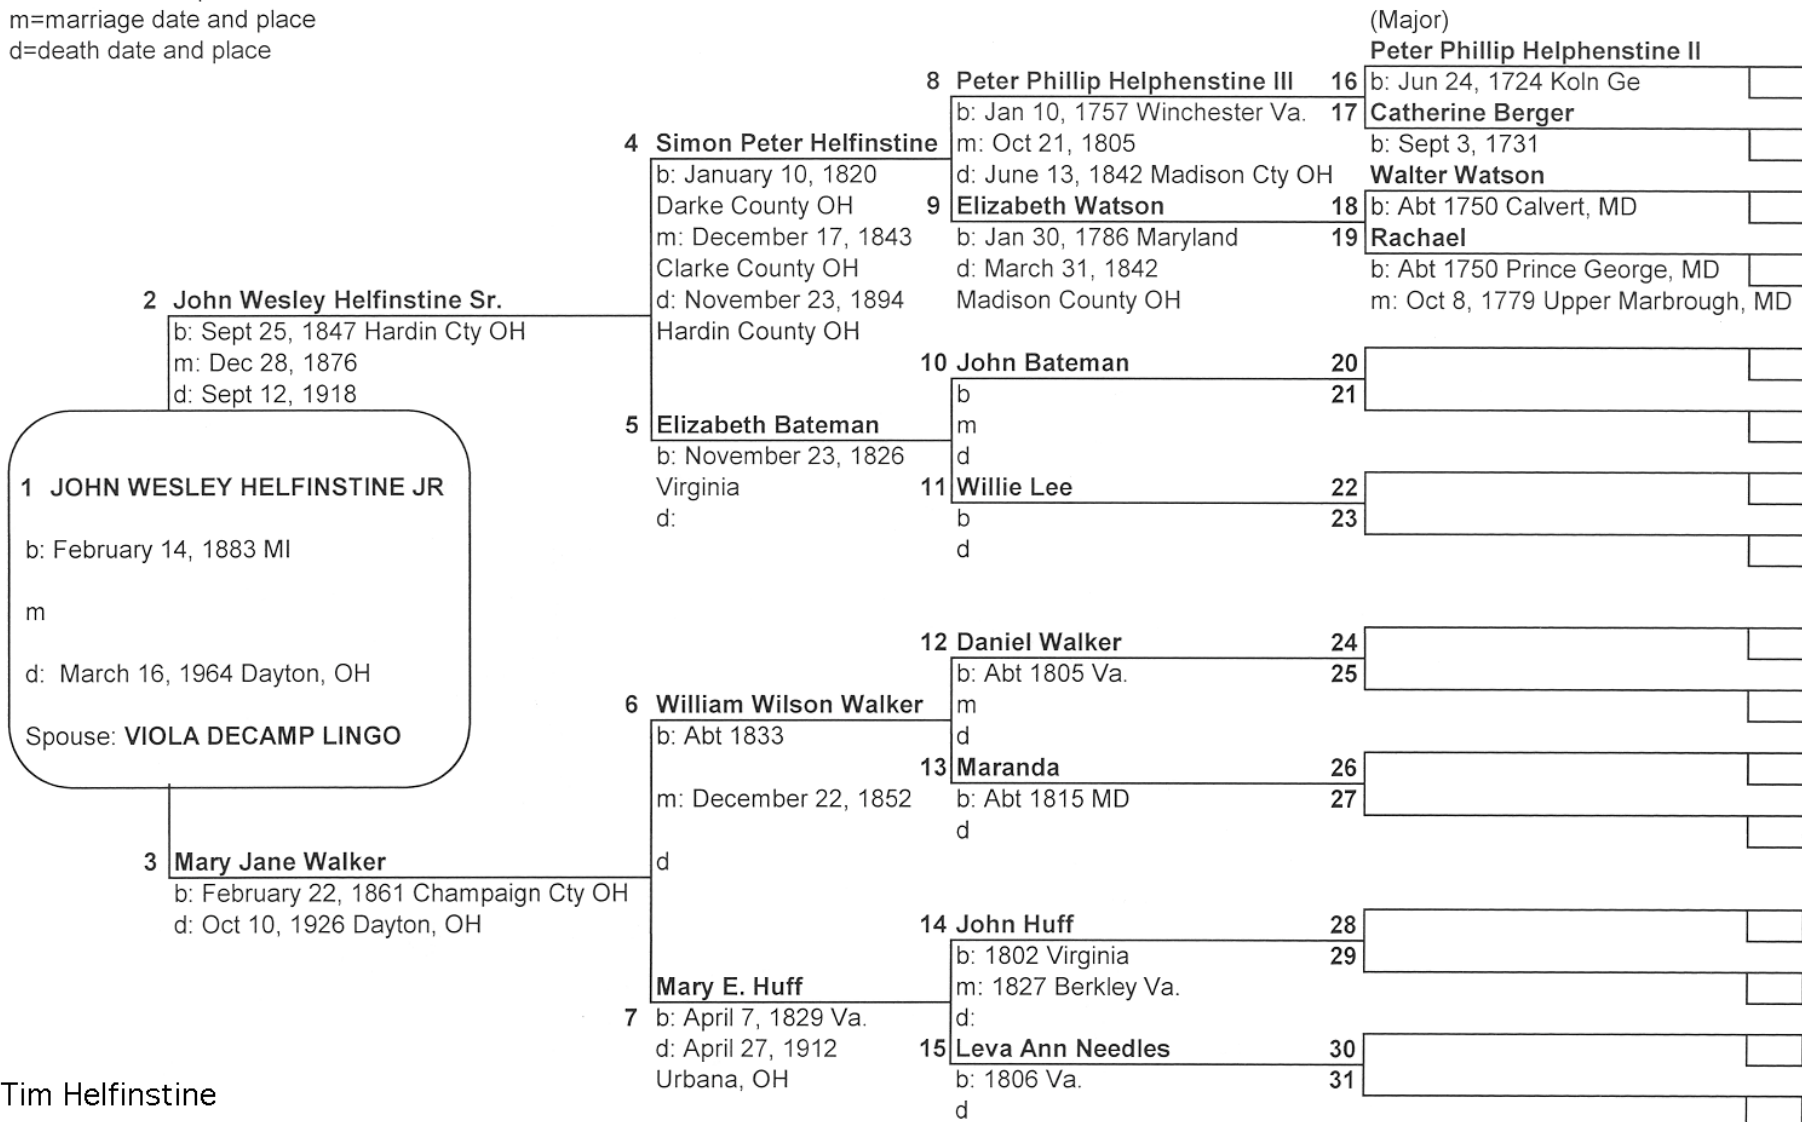

FIVE GENERATION CHART #4

#1 ON THIS CHART IS THE SAME AS

4 on chart # 1

b= birthdate and place

m=marriage date and place

d=death date and place

Tim Helfinstine
 tmhelf@bellsouth.net

FIVE GENERATION CHART

#1 ON THIS CHART IS THE SAME AS

5 on chart # 1

b= birthdate and place

m=marriage date and place

d=death date and place

FIVE GENERATION CHART # 5

#1 ON THIS CHART IS THE SAME AS

6 on chart # 1

b= birthdate and place

m=marriage date and place

d=death date and place

FIVE GENERATION CHART # 6

#1 ON THIS CHART IS THE SAME AS

7 on chart # 1

b= birthdate and place

m=marriage date and place

d=death date and place

FIVE GENERATION CHART #1

#1 ON THIS CHART IS THE SAME AS

on chart

b= birthdate and place

m=marriage date and place

d=death date and place