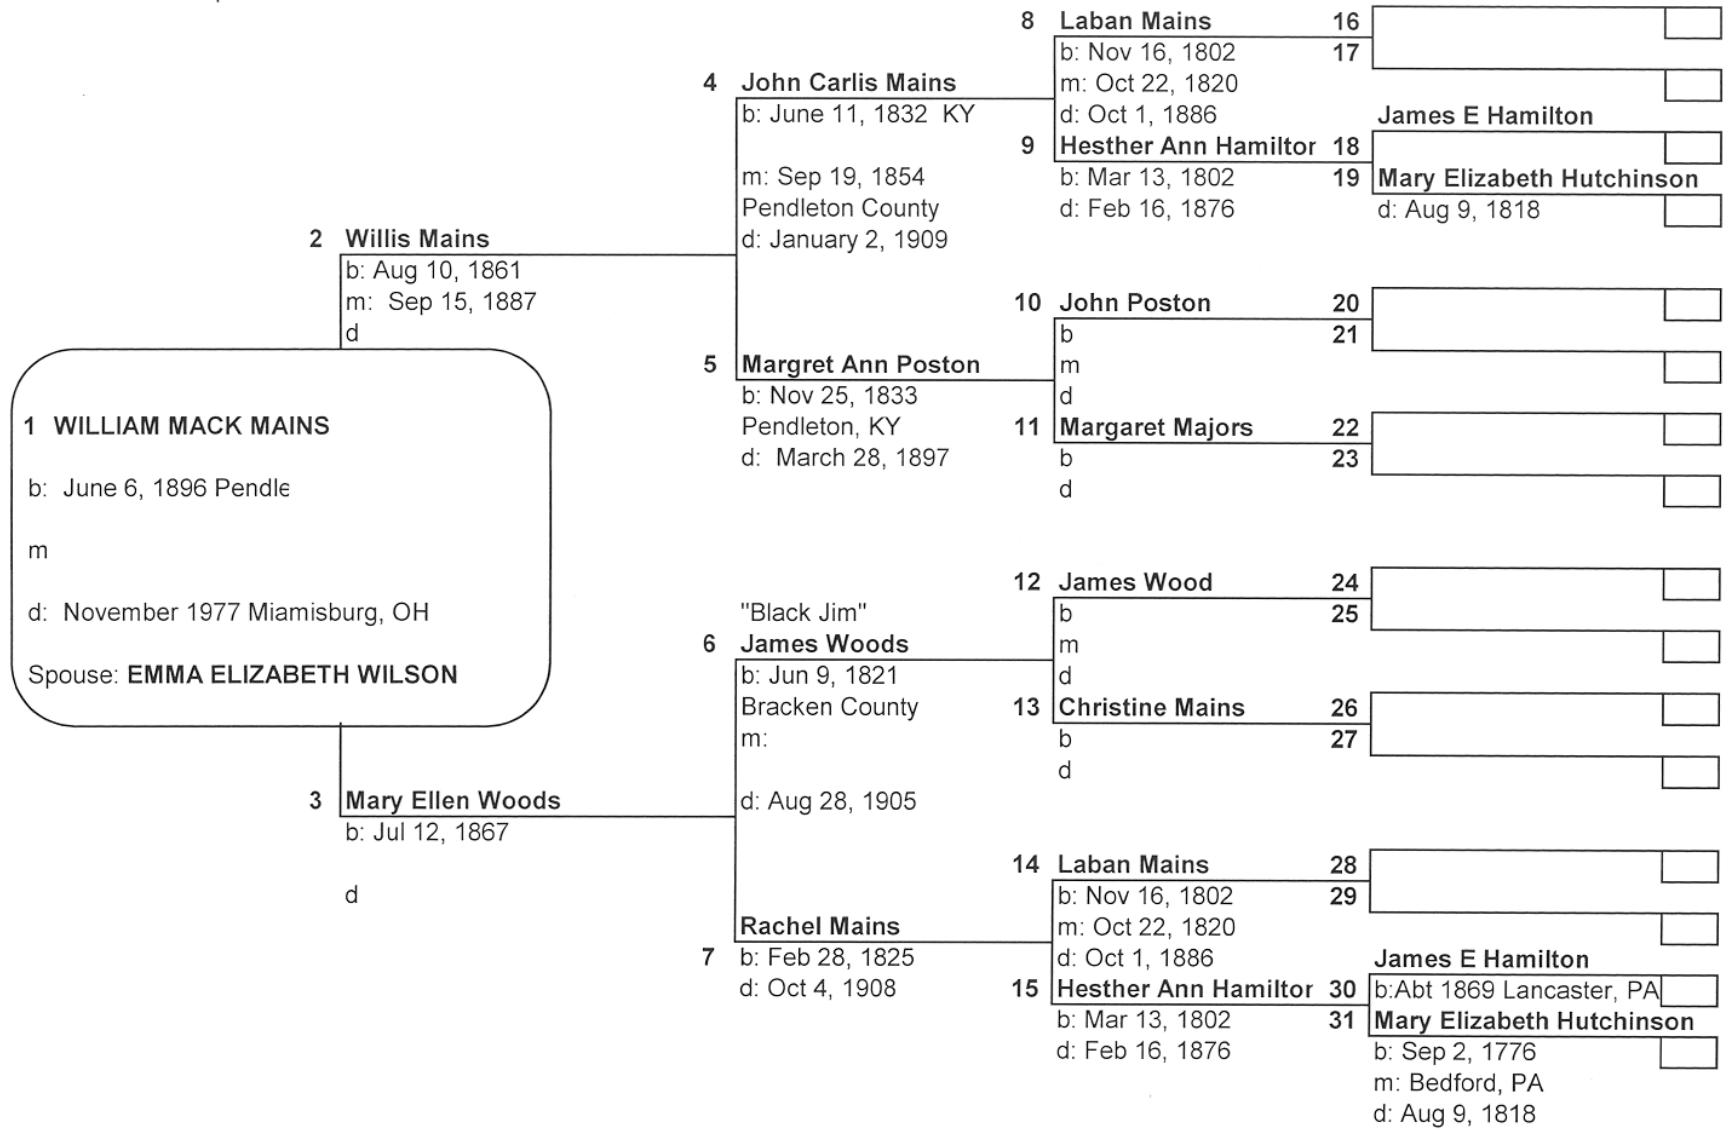

FIVE GENERATION CHART #4

#1 ON THIS CHART IS THE SAME AS

4 on chart # 1

b= birthdate and place

m=marriage date and place

d=death date and place

Tim Helfinstine
 tmhelf@bellsouth.net

FIVE GENERATION CHART

#1 ON THIS CHART IS THE SAME AS

5 on chart # 1

b= birthdate and place

m=marriage date and place

d=death date and place

FIVE GENERATION CHART # 5

#1 ON THIS CHART IS THE SAME AS

6 on chart # 1

b= birthdate and place

m=marriage date and place

d=death date and place

FIVE GENERATION CHART # 6

#1 ON THIS CHART IS THE SAME AS

7 on chart # 1

b= birthdate and place

m=marriage date and place

d=death date and place

FIVE GENERATION CHART #1

#1 ON THIS CHART IS THE SAME AS

on chart

b= birthdate and place

m=marriage date and place

d=death date and place