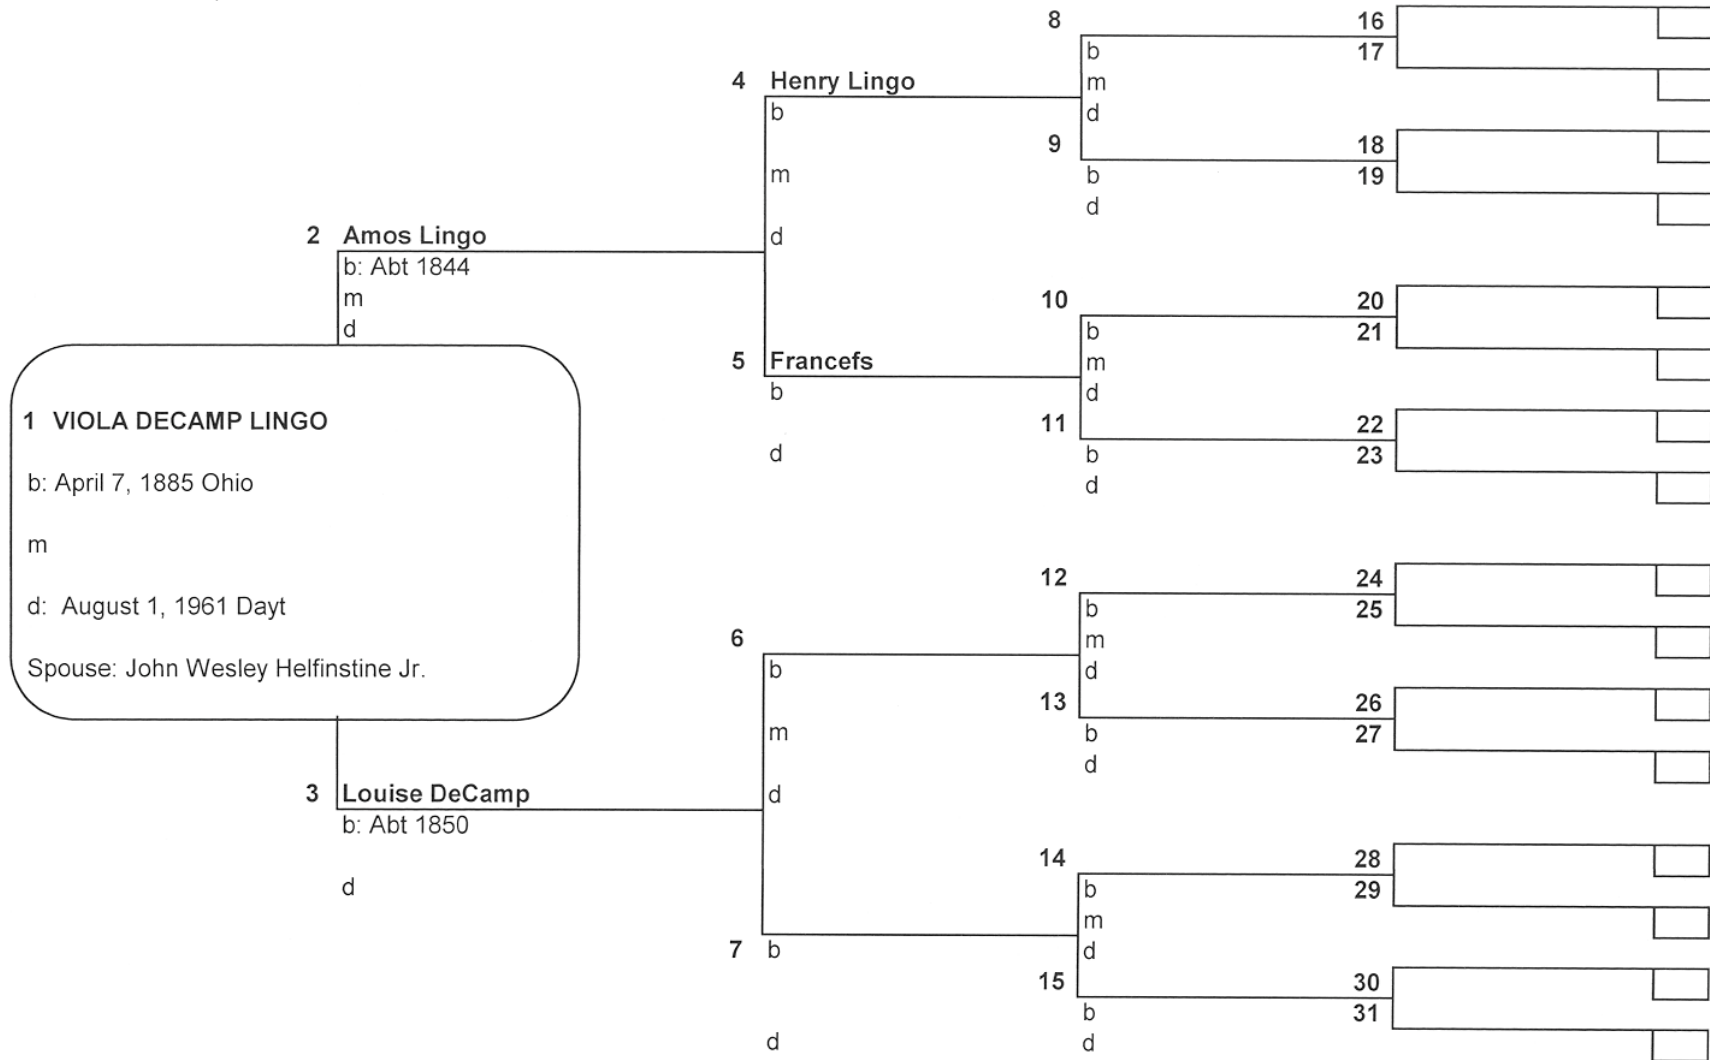

FIVE GENERATION CHART #4

#1 ON THIS CHART IS THE SAME AS

4 on chart # 1

b= birthdate and place

m=marriage date and place

d=death date and place

Tim Helfinstine
 tmhelf@bellsouth.net

FIVE GENERATION CHART

#1 ON THIS CHART IS THE SAME AS

5 on chart # 1

b= birthdate and place

m=marriage date and place

d=death date and place

FIVE GENERATION CHART # 5

#1 ON THIS CHART IS THE SAME AS

6 on chart # 1

b= birthdate and place

m=marriage date and place

d=death date and place

FIVE GENERATION CHART # 6

#1 ON THIS CHART IS THE SAME AS

7 on chart # 1

b= birthdate and place

m=marriage date and place

d=death date and place

FIVE GENERATION CHART #1

#1 ON THIS CHART IS THE SAME AS

on chart

b= birthdate and place

m=marriage date and place

d=death date and place