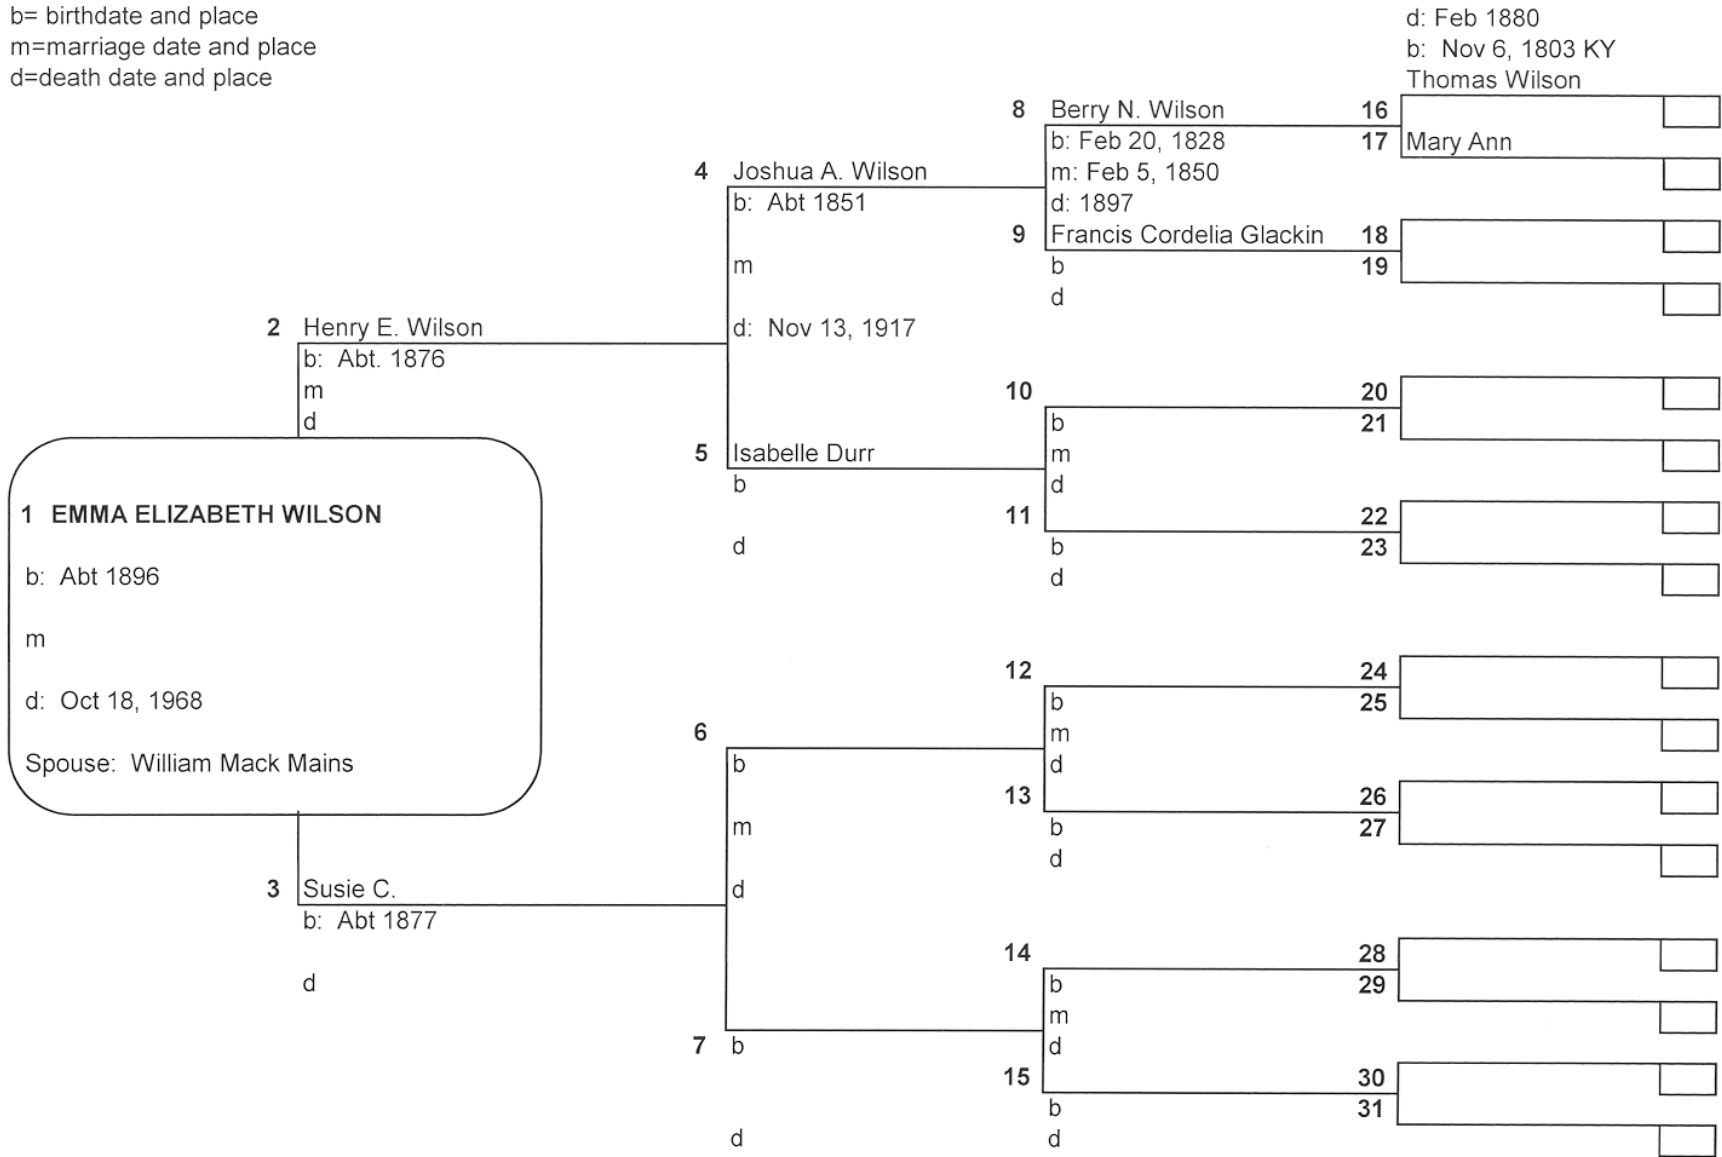

FIVE GENERATION CHART #4

#1 ON THIS CHART IS THE SAME AS

4 on chart # 1

b= birthdate and place

m=marriage date and place

d=death date and place

Tim Helfinstine
 tmhelf@bellsouth.net

FIVE GENERATION CHART

#1 ON THIS CHART IS THE SAME AS

5 on chart # 1

b= birthdate and place

m=marriage date and place

d=death date and place

FIVE GENERATION CHART # 5

#1 ON THIS CHART IS THE SAME AS

6 on chart # 1

b= birthdate and place

m=marriage date and place

d=death date and place

FIVE GENERATION CHART # 6

#1 ON THIS CHART IS THE SAME AS

7 on chart # 1

b= birthdate and place

m=marriage date and place

d=death date and place

FIVE GENERATION CHART #1

#1 ON THIS CHART IS THE SAME AS

on chart

b= birthdate and place

m=marriage date and place

d=death date and place