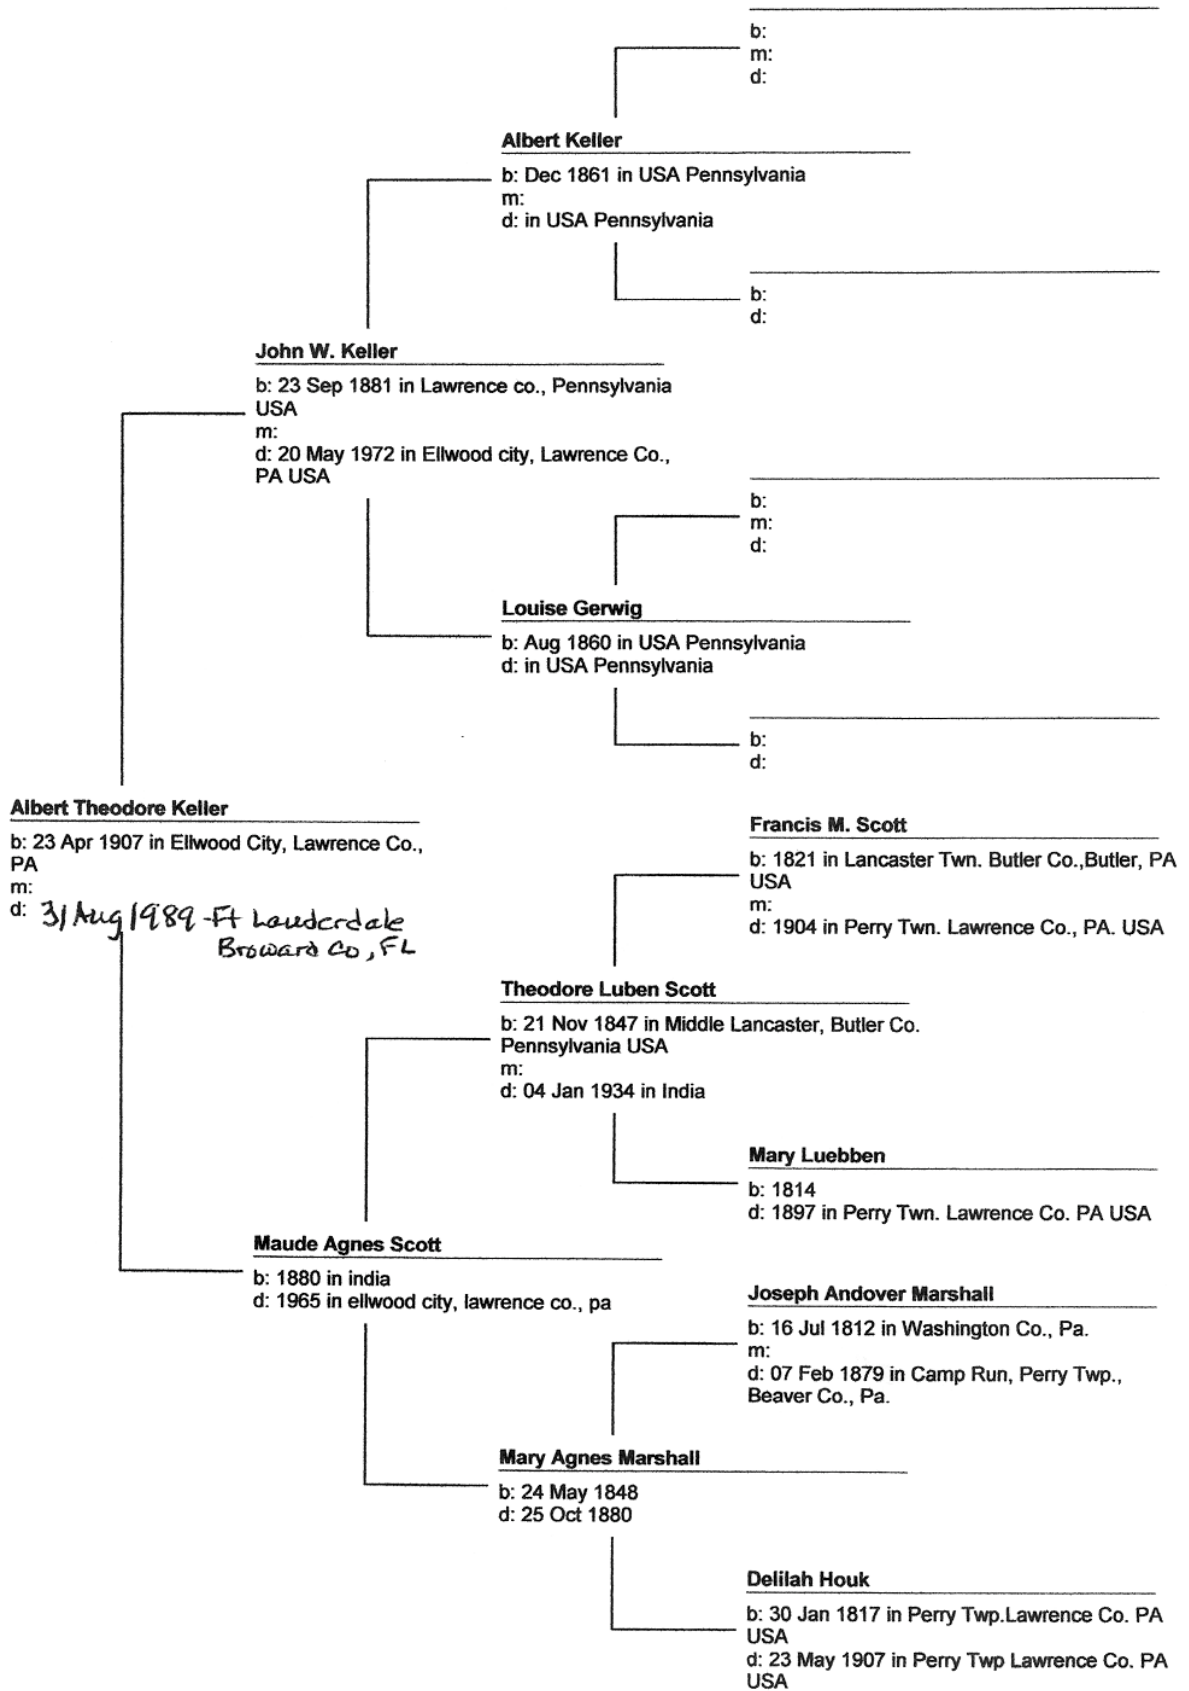

LOREN T. KELLER
(Father)

Standard Pedigree Tree

Notes:

MOTHER

b:
m:
d:

William Nagel

b: 1848
m:
d: 1932 in Ellwood City, Lawrence Co., PA

b:
d:

Ann Elizabeth Douth

b: 26 Aug 1849 in Lawrence Co. PA USA
d: 30 Jul 1913 in Wayne Twp Lawrence Co., PA USA

Susanna Severson

b: 1816
d: 04 Mar 1879 in Beaver Co. PA

Marian Jeanette Nagel

b: 14 Jun 1910 in Ellwood City, Lawrence Co.,

William Benjamin Wilson

b: 29 Oct 1820 in Wayne Twp. Lawrence Co. PA USA
m:
d: 24 Apr 1890 in Wurtemberg, Lawrence Co. PA USA

PA
m:
d: Jan 1000 Ellwood City, Lawrence Co., PA

Alexander Wilson

b: 02 Mar 1852 in Wayne Twp. Lawrence Co. PA USA
m:
d: 24 Jun 1919 in New Castle, Lawrence Co. PA USA

b:
m:
d:

Alice Jane Humes

b: 06 Nov 1859 in Beaver, Beaver Co. PA USA
d: 09 Feb 1937 in Ellwood City, Lawrence Co., PA

b:
d: