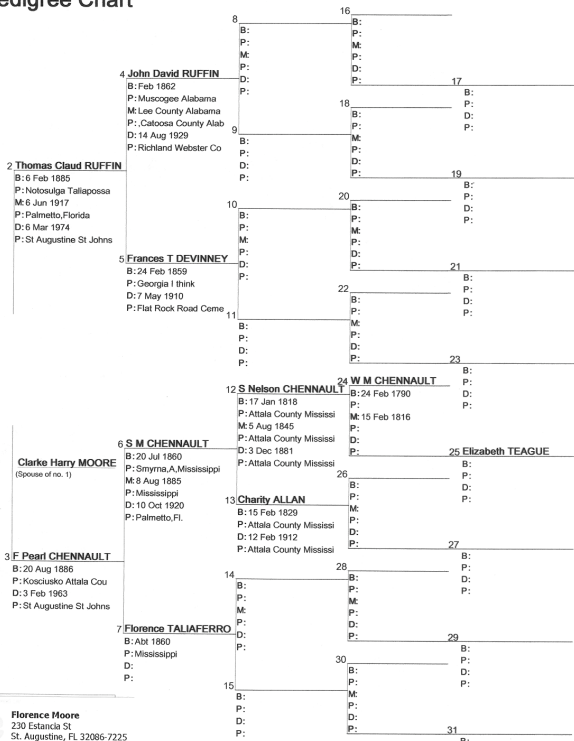

Pedigree Chart

Chart no. 1

Florence Moore
 230 Estancia St
 St. Augustine, FL 32086-7225

Date prepared
 12 Apr 2007