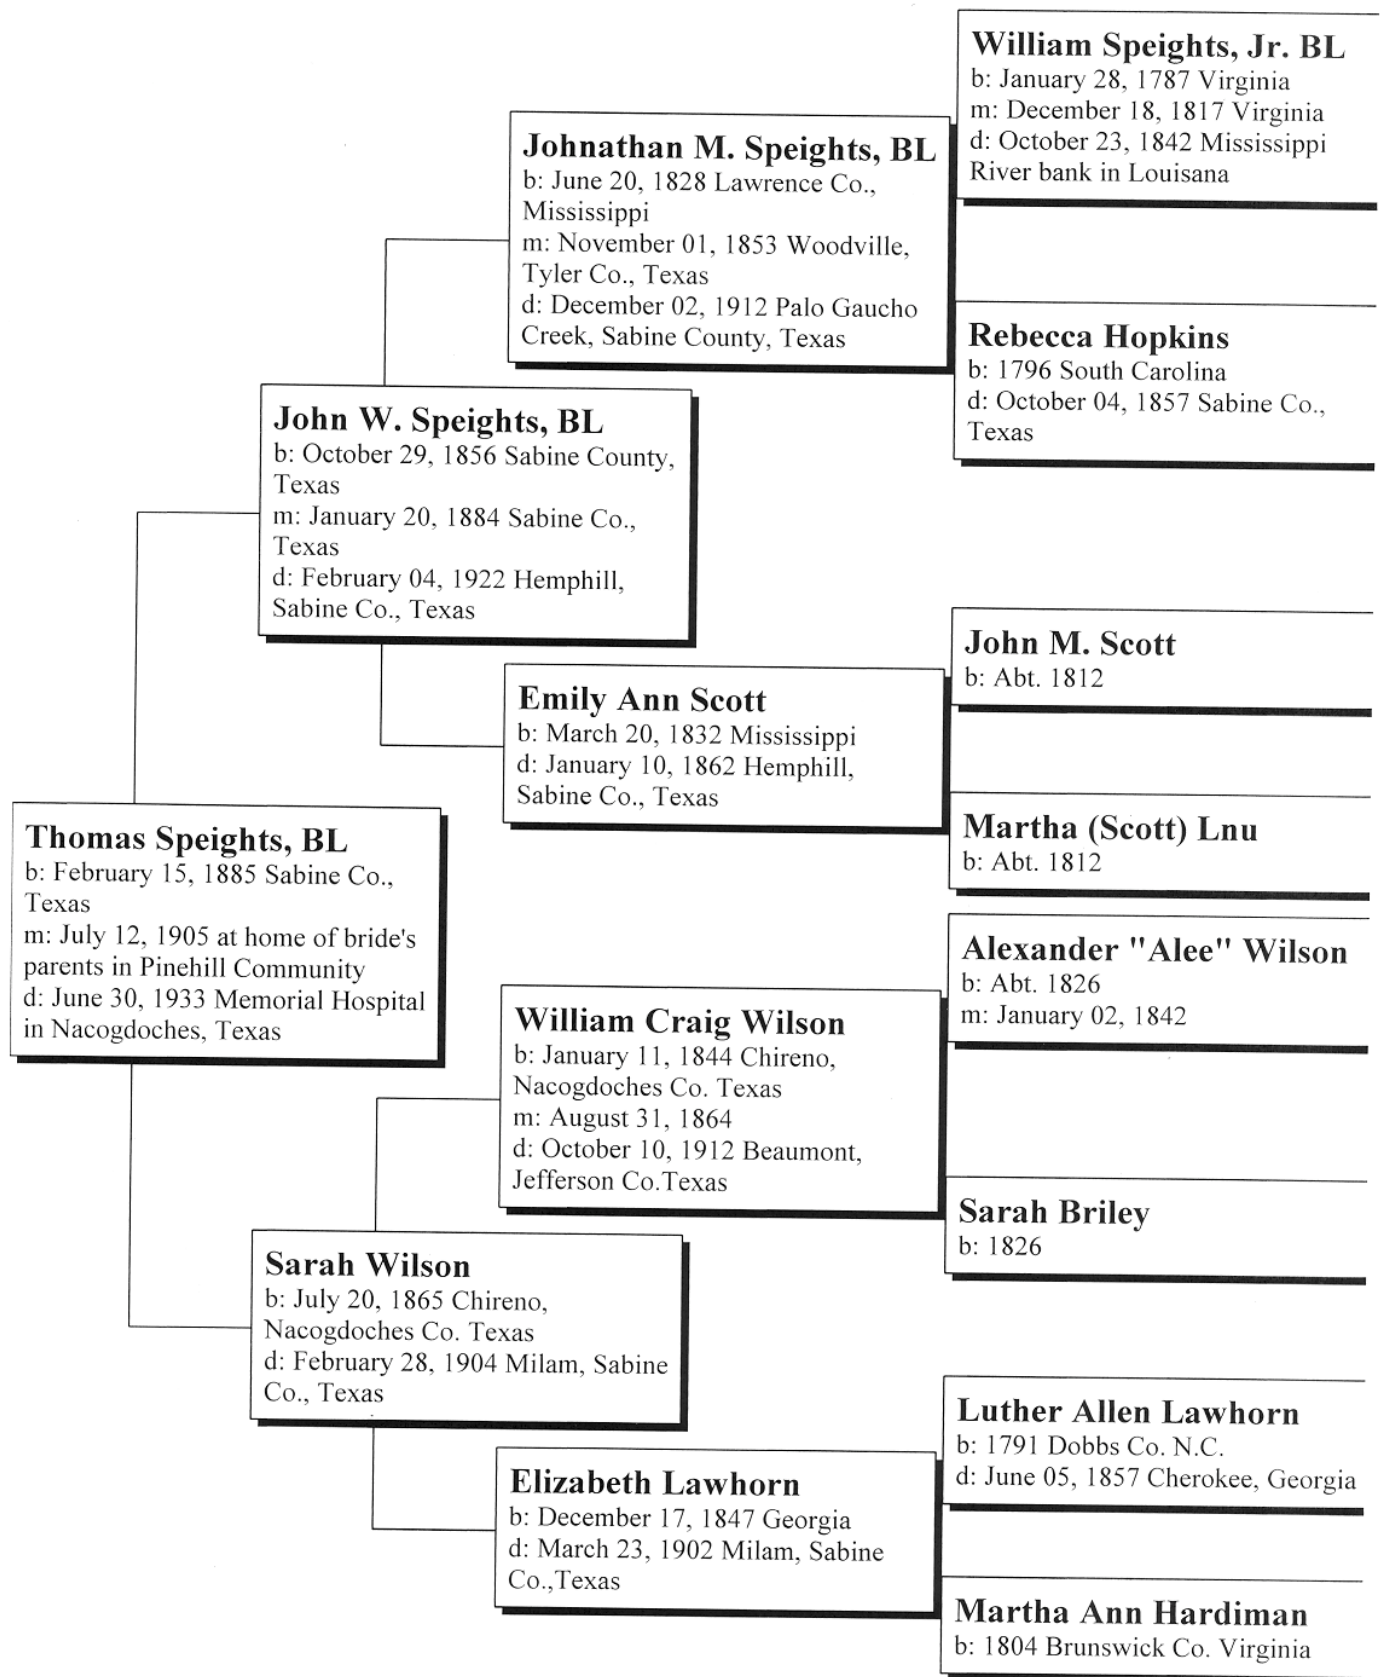

Ancestors of Thomas "Tom" Green Speights, BL

Ancestors of Arley "Arlie" Emaline Bennett

Adam Jackson Bennett
 b: January 27, 1815 Laurel Hill,
 West Feliciana Parish, Louisiana
 m: August 01, 1839 West Feliciana
 Parish, La. by Rev. Green
 d: March 28, 1886 Hemphill, Texas,

Mary "Polly" Palmer
 b: Abt. 1792 St Francisville, La.
 d: September 23, 1833

Mary J. Harvey
 b: December 17, 1821 Pitt Co., North
 Carolina
 d: January 28, 1901 Pinehill
 Community, Sabine Co, Texas

Sethaniah "Seth" Harvey
 b: Abt. 1801 SC? or NC?
 m: Bef. June 1831 Pitt Co., North
 Carolina
 d: August 1841 Laurel Hill, West
 Feliciana Parish, La.

Fnu Lnu
 b: Abt. 1806 Germany

Angelina Jones
 b: March 1827 Florida
 d: Abt. 1920

Fnu Jones
 b: Abt. 1800

Mary Lnu
 b: Abt. 1800

Ancestors of Vernon Polk Henry

Ancestors of Gladys Mae Douglas

Green Campbell Douglass

b: Abt. 1825

Ruth Champion

b: September 07, 1845 Franklin
County, Tenn.
d: October 11, 1880 Limestone Co,
Texas

Louisa Alice Young

b: Abt. 1825