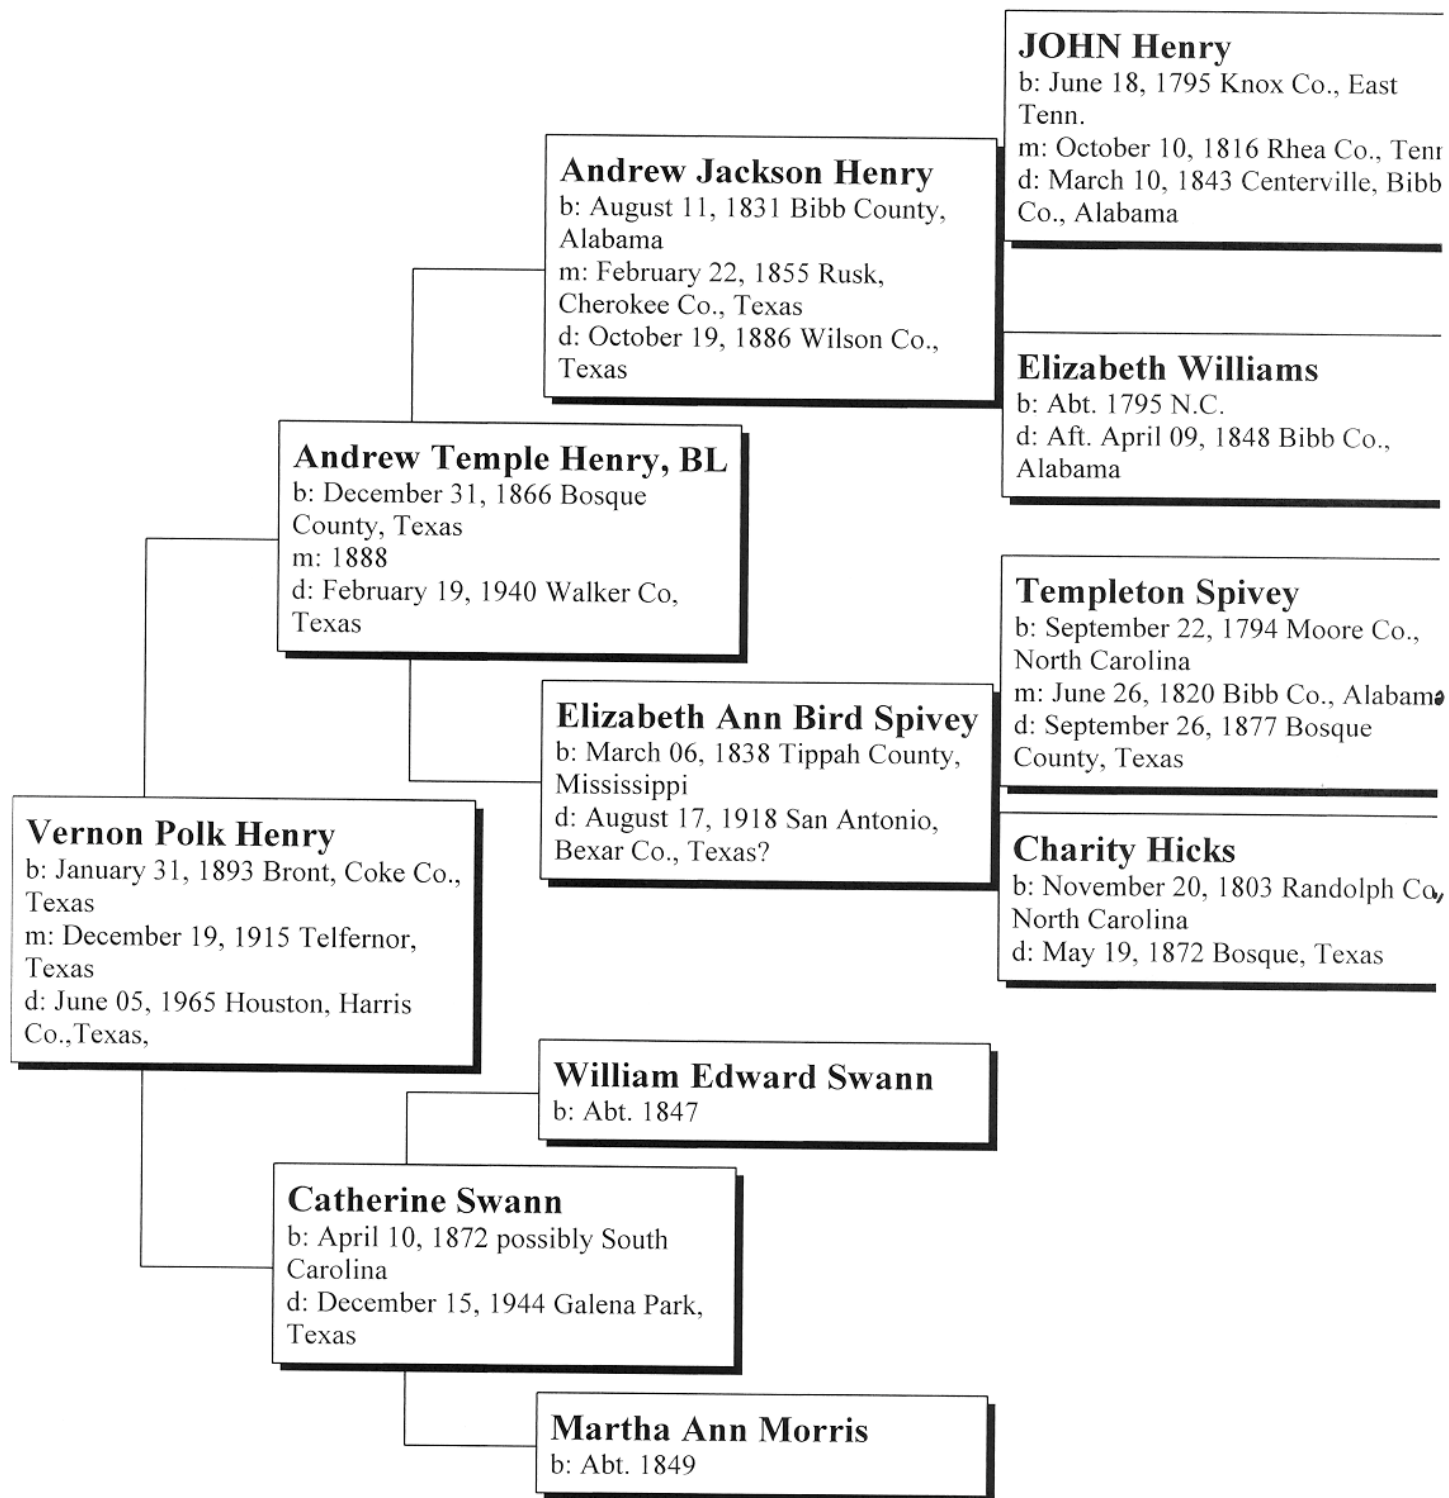

Mary "Polly" Palmer
 b: Abt. 1792 St Francisville, La.
 d: September 23, 1833

Mary J. Harvey
 b: December 17, 1821 Pitt Co., North
 Carolina
 d: January 28, 1901 Pinehill
 Community, Sabine Co, Texas

Sethaniah "Seth" Harvey
 b: Abt. 1801 SC? or NC?
 m: Bef. June 1831 Pitt Co., North
 Carolina
 d: August 1841 Laurel Hill, West
 Feliciana Parish, La.

Fnu Lnu
 b: Abt. 1806 Germany

Angelina Jones
 b: March 1827 Florida
 d: Abt. 1920

Fnu Jones
 b: Abt. 1800

Mary Lnu
 b: Abt. 1800

Ancestors of Vernon Polk Henry

Ancestors of Gladys Mae Douglas

Green Campbell Douglass