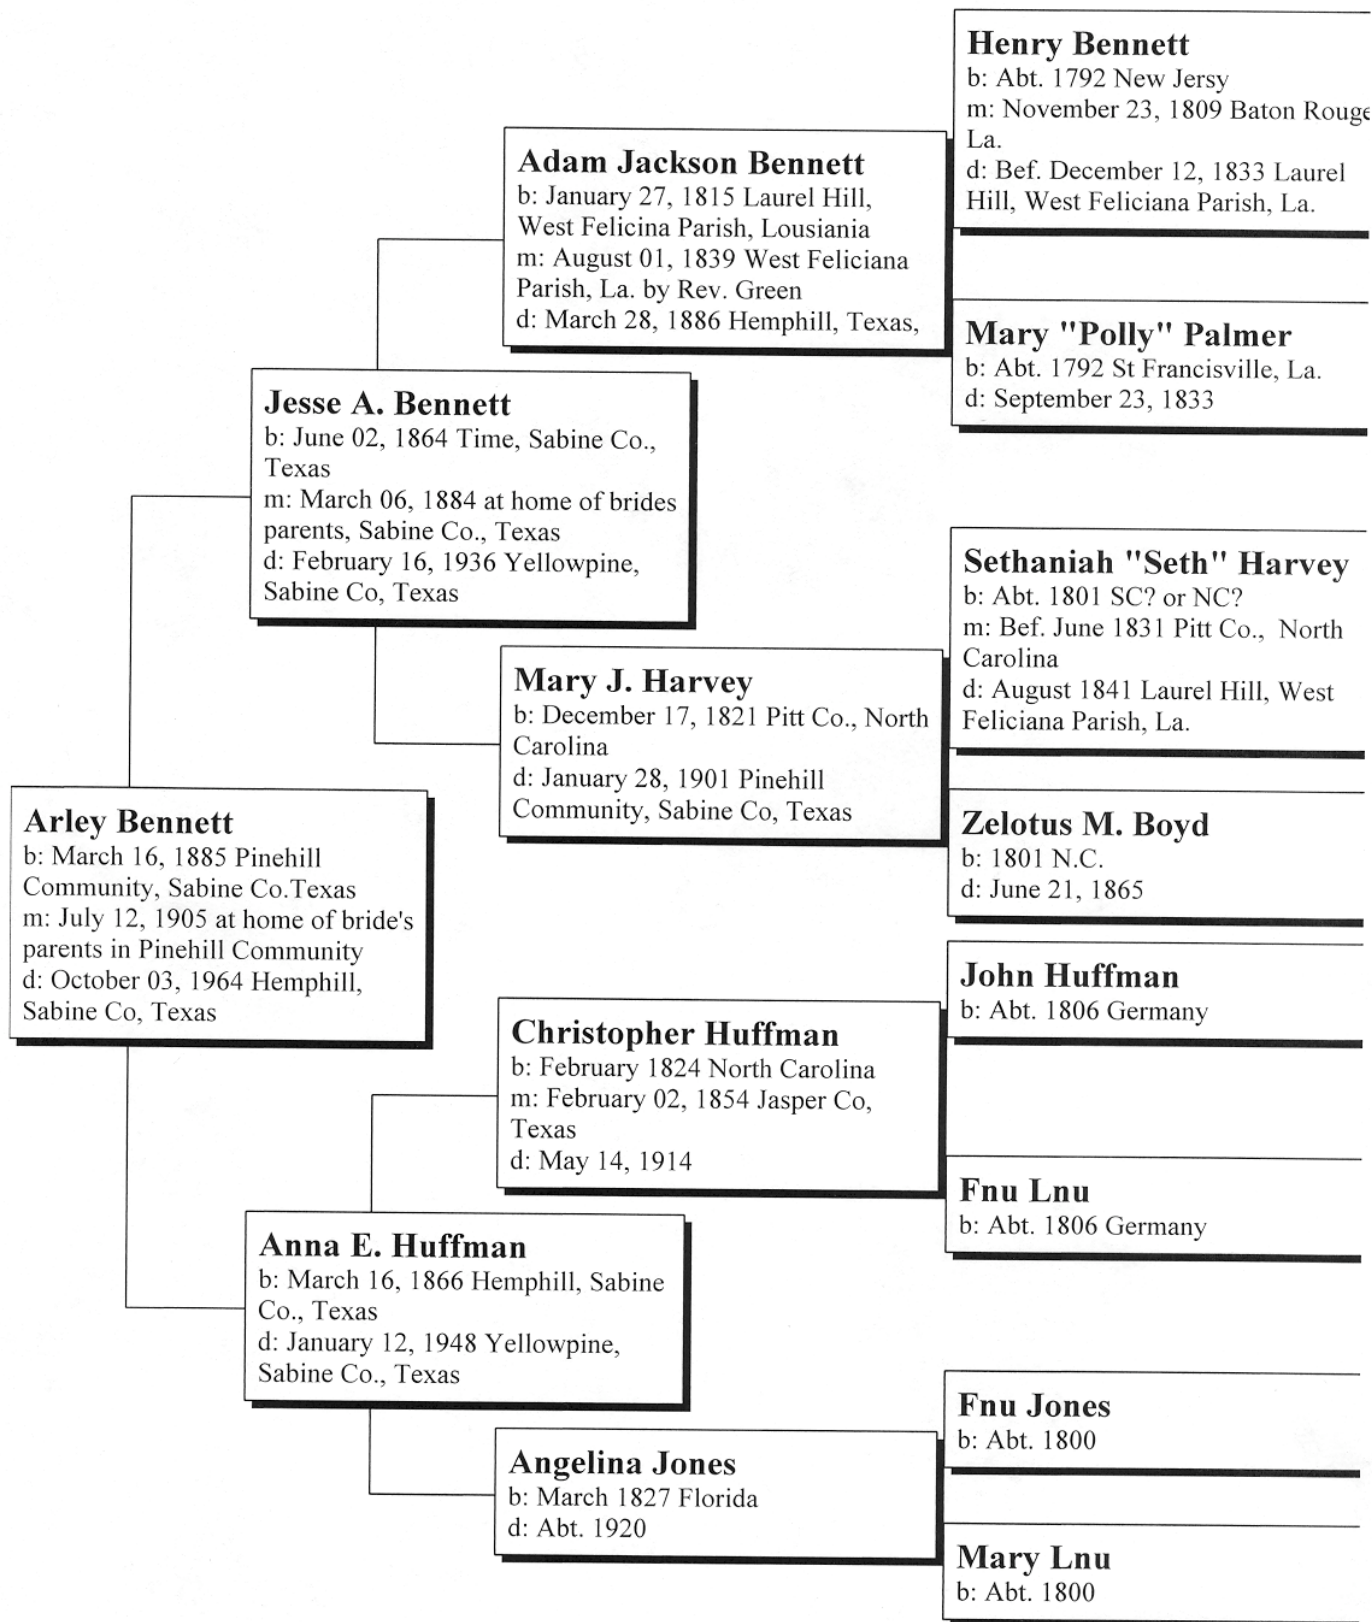

Ancestors of Arley "Arlie" Emaline Bennett

Adam Jackson Bennett
b: January 27, 1815 Laurel Hill,
West Feliciana Parish, Louisiana
m: August 01, 1839 West Feliciana
Parish, La. by Rev. Green
d: March 28, 1886 Hemphill, Texas,

Henry Bennett
b: Abt. 1792 New Jersey
m: November 23, 1809 Baton Rouge
La.
d: Bef. December 12, 1833 Laurel
Hill, West Feliciana Parish, La.

Jesse A. Bennett
b: June 02, 1864 Time, Sabine Co.,
Texas
m: March 06, 1884 at home of brides
parents, Sabine Co., Texas
d: February 16, 1936 Yellowpine,
Sabine Co, Texas

Mary "Polly" Palmer
b: Abt. 1792 St Francisville, La.
d: September 23, 1833

Mary J. Harvey
b: December 17, 1821 Pitt Co., North
Carolina
d: January 28, 1901 Pinehill
Community, Sabine Co, Texas

Sethaniah "Seth" Harvey
b: Abt. 1801 SC? or NC?
m: Bef. June 1831 Pitt Co., North
Carolina
d: August 1841 Laurel Hill, West
Feliciana Parish, La.

Arley Bennett
b: March 16, 1885 Pinehill
Community, Sabine Co. Texas
m: July 12, 1905 at home of bride's
parents in Pinehill Community
d: October 03, 1964 Hemphill,
Sabine Co, Texas

Zelotus M. Boyd
b: 1801 N.C.
d: June 21, 1865

Christopher Huffman
b: February 1824 North Carolina
m: February 02, 1854 Jasper Co,
Texas
d: May 14, 1914

John Huffman
b: Abt. 1806 Germany

Anna E. Huffman
b: March 16, 1866 Hemphill, Sabine
Co., Texas
d: January 12, 1948 Yellowpine,
Sabine Co., Texas

Fnu Lnu
b: Abt. 1806 Germany

Angelina Jones
b: March 1827 Florida
d: Abt. 1920

Fnu Jones
b: Abt. 1800

Mary Lnu
b: Abt. 1800